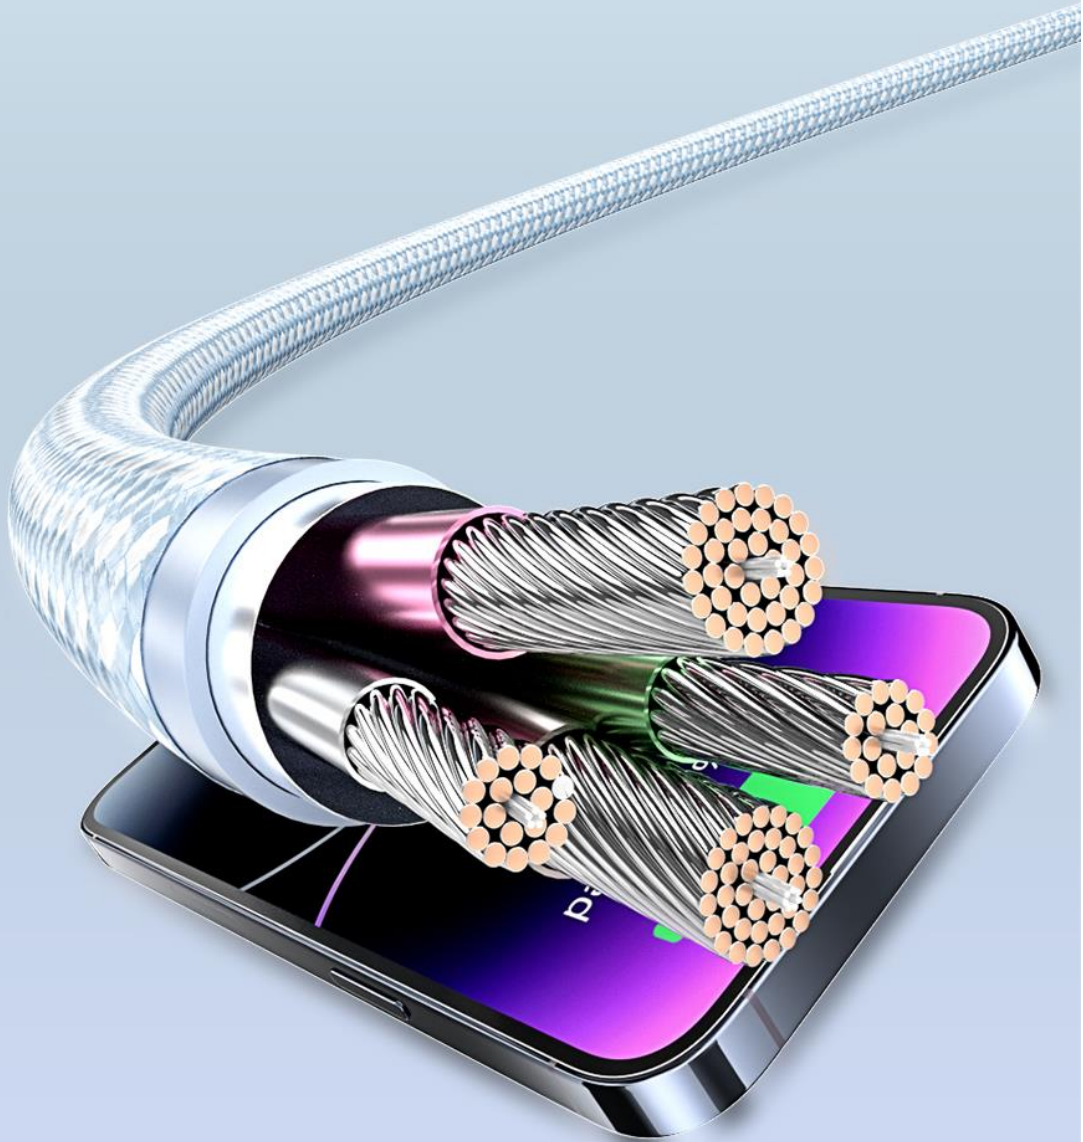

- **Anti-Bending**
10000+ Bend Tests
- **Wear-resistant**
Long-lasting & No-fray

Note: All data are from Vention Lab.

2.4A High Current

Charge your devices at high speed.

Charge iPhone 14 Pro in 60 minutes

Cutting-edge Chip

Advanced chips with overvoltage protection ensure safe data and power delivery.

Stable
Current

Overvoltage
Protection

Safe &
Reliable Power

Note: The internal structure is a rendering. Please refer to the actual product.

Solid Construction

Tinned copper conductors and aluminum foil shielding design effectively protect against EMI interference and ensure more stable signal transmission.

Note: The internal structure is a rendering.
Please refer to the actual product.

Flexible & Crack-Resistant

Bend Tests

30000+

Aluminum Alloy + PVC Jacket
Wear-resistant,
Corrosion Resistance

Fully Enclosed Mesh Tail
Bend-resistant, Durable

Note: All data are from Vention Lab.

Use CarPlay with Your iPhone