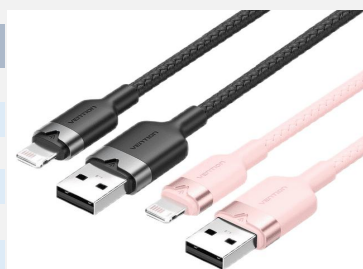

Lightning Cable

Technical Features

Color	Black/ Pink/ Blue / White
Interface	USB/Lightning
Connector Process	Nickel-Plated
Transmission Direction	USB-A - Lightning
Jacket	PVC + Nylon braided
Material	Aluminum alloy
OD	3.8mm
Data transfer rates	480Mbps
Output current	2.4A Max
Rated power	12W Max

Length	Art.No.	EAN Code
1m	LANBF (Black)	6922794783720
1m	LANPF (Pink)	6922794783782
1m	LANSF (Blue)	6922794783768
1m	LANWF (White)	6922794783744
2m	LANBH (Black)	6922794783737
2m	LANPH (Pink)	6922794783799
2m	LANSH (Blue)	6922794783775
2m	LANWH (White)	6922794783751