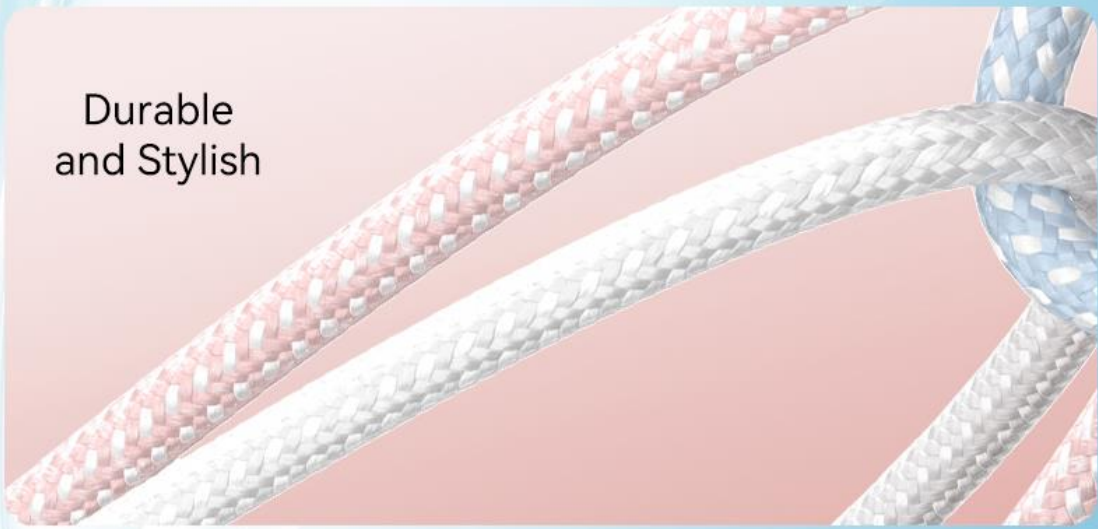

Colorful Braided Cable

Supports fast charging for iPhone series.

Durable
and Stylish

2.4A High
Current

Stable without Pop-ups

480Mbps

Durable and Stylish

Flexible and wear-resistant braided cable.

Solid Construction

Tinned copper conductors and aluminum foil shielding design effectively protect against EMI interference and ensure more stable signal transmission.

Note: The internal structure is a rendering.
Please refer to the actual product.