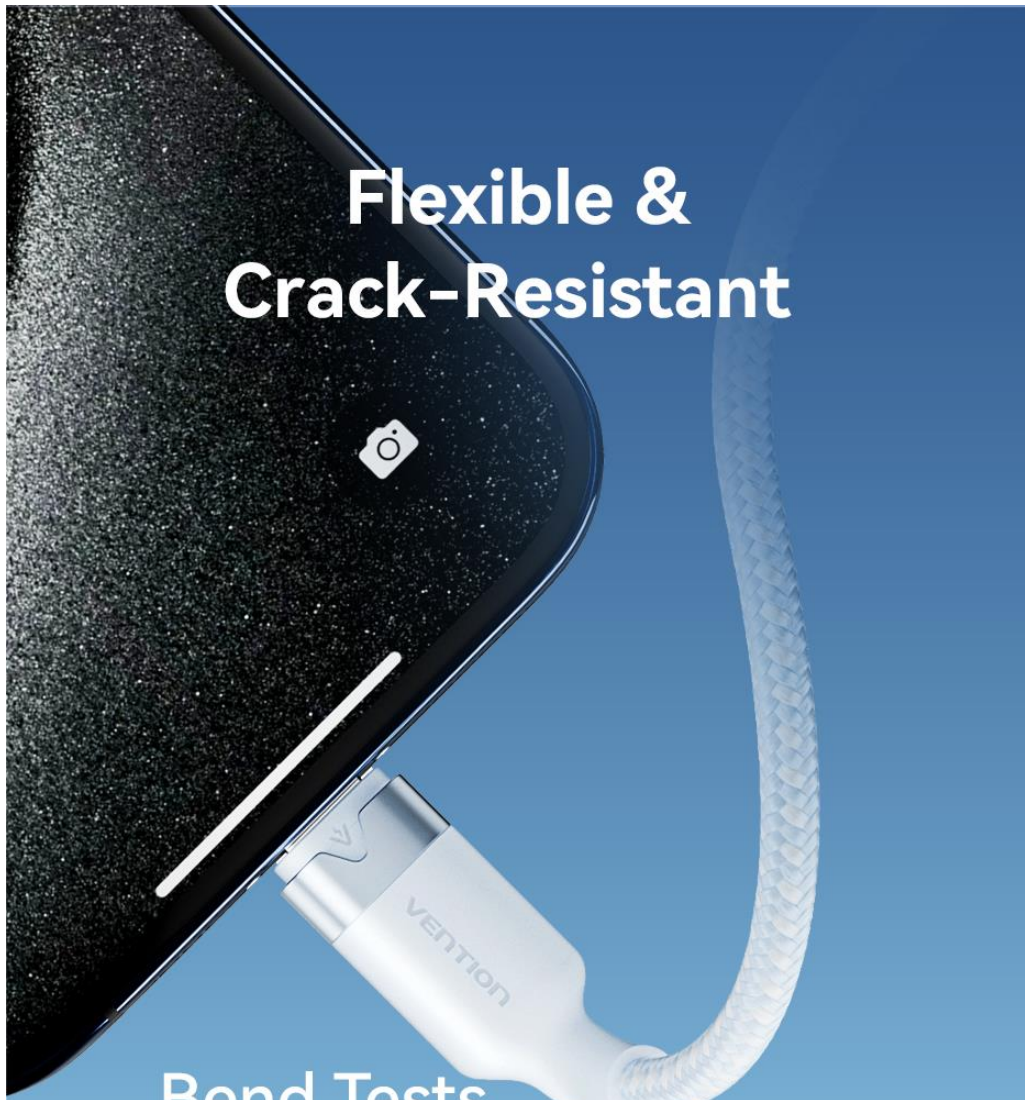

Cutting-edge Chip

Advanced chips with overvoltage protection ensure safe data and power delivery.

Stable
Current

Overvoltage
Protection

Safe &
Reliable Power

Note: The internal structure is a rendering. Please refer to the actual product.

Flexible & Crack-Resistant

Bend Tests

30000+

Aluminum Alloy + PVC Jacket
Wear-resistant,
Corrosion Resistance

Fully Enclosed Mesh Tail
Bend-resistant, Durable

Note: All data are from Vention Lab.

Use CarPlay with Your iPhone