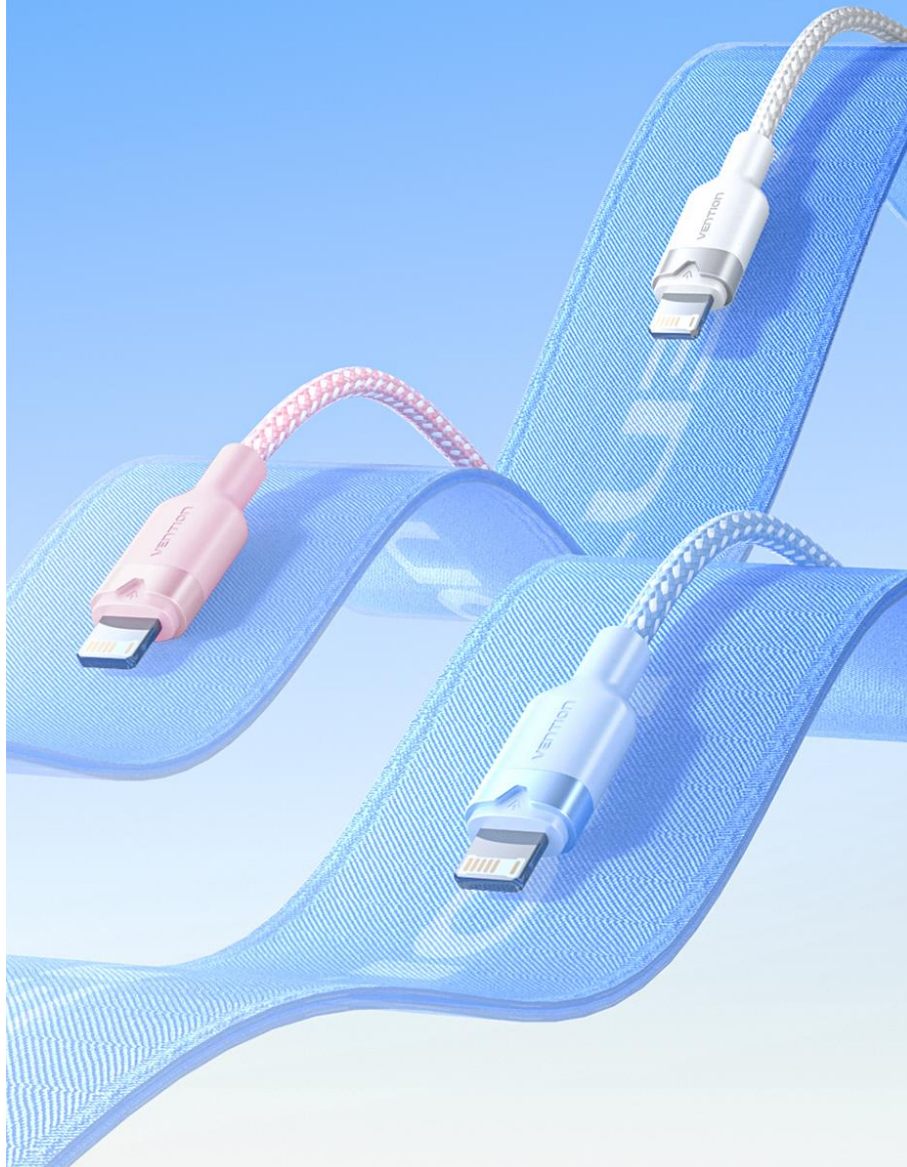

Colorful Braided Cable

Supports fast charging for iPhone series.

Durable
and Stylish

2.4A High
Current

Stable without Pop-ups

480Mbps

Durable and Stylish

Flexible and wear-resistant braided cable.

- **Anti-Bending**
10000+ Bend Tests
- **Wear-resistant**
Long-lasting & No-fray

Note: All data are from Vention Lab.

2.4A High Current

Charge your devices at high speed.

Charge iPhone 14 Pro in 60 minutes

Cutting-edge Chip

Advanced chips with overvoltage protection ensure safe data and power delivery.

Stable
Current

Overvoltage
Protection

Safe &
Reliable Power

Note: The internal structure is a rendering. Please refer to the actual product.

Solid Construction

Tinned copper conductors and aluminum foil shielding design effectively protect against EMI interference and ensure more stable signal transmission.

Note: The internal structure is a rendering.
Please refer to the actual product.